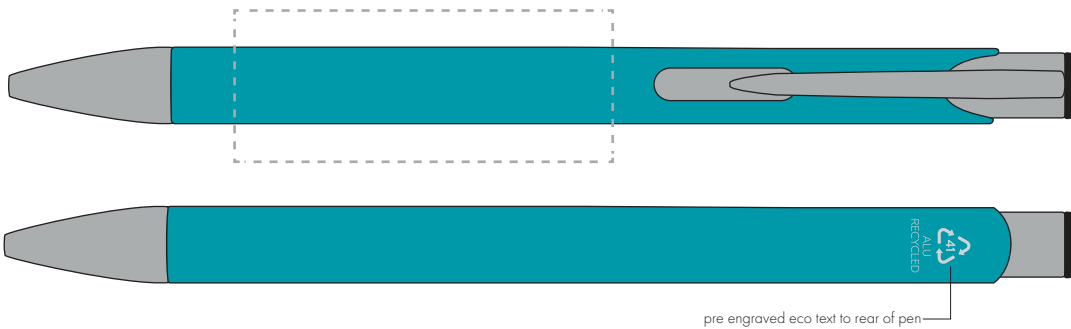

Your Ref:
Our Ref:

Quantity:
Version: 1

Product Code: TPC982001
Product Colour: TEAL

PRINTING CONCERNS:

We stock this item in the following colours

**PANTONE REFERENCE(S)**

● Engrave

ARTWORK SCALE 100%

ARTWORK SCALE 100%
Rotary Engrave Area:
50mm x 20mm

pre engraved eco text to rear of pen

Product Image for visualisation
- colours may vary

The dashed line is to demonstrate print area and will not appear on your printed item